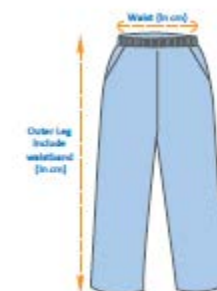

# Uniform Sizing Chart

Microfibre Shorts with Green/Blue Piping														
	2	4	6	8	10	12	14	16=XS	18=S	M	L	XL	XXL	3XL
waist (cm)	46	49	52	55	58	61	64	67	70	73	76	79	82	85

Microfibre Shorts with Blue with White Piping													
	C10	W8	W10	XS	S	M	L	XL	2XL	3XL	4XL	5XL	6XL
waist (cm)	59	62	64	65	66	68	70	74	78	80	84	87	90

Track Pants with Green/Blue Piping											
	10	12	14	XS	S	M	L	XL	XXL	3XL	
waist (cm)	59.5	63	66.5	70	73.5	77	80.5	84	87.5	91	

Track Pants with White Piping											
	W6	W8	W10	XS	S	M	L	XL	2XL	3XL	
waist (cm)	58	60	62	63	65	68	71	74	77	80	

Track Suit Jacket									
	W6	W8	W10	XS	S	M	L	XL	
Chest (cm)	75-80	80-85	85-90	90-95	95-100	100-105	105-110	110-115	

Short Sleeve Polo Shirts – Navy/Blue Piping; Grey with Blue Piping; Navy with Blue Strip												
	C8	C10	W8	W10	W12	W14	W16	XS	S	M	L	XL
Chest (cm)	73-78	78-83	83-88	88-93	93-98	98-103	103-108	90-95	95-100	100-105	105-110	110-115