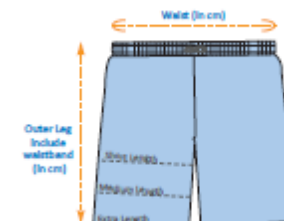

# Uniform Sizing Chart

Microfibre Shorts with Green/Blue Piping														
	2	4	6	8	10	12	14	16=XS	18=S	M	L	XL	XXL	3XL
waist (cm)	46	49	52	55	58	61	64	67	70	73	76	79	82	85

Microfibre Shorts with Blue with White Piping													
	C10	W8	W10	XS	S	M	L	XL	2XL	3XL	4XL	5XL	6XL
waist (cm)	59	62	64	65	66	68	70	74	78	80	84	87	90